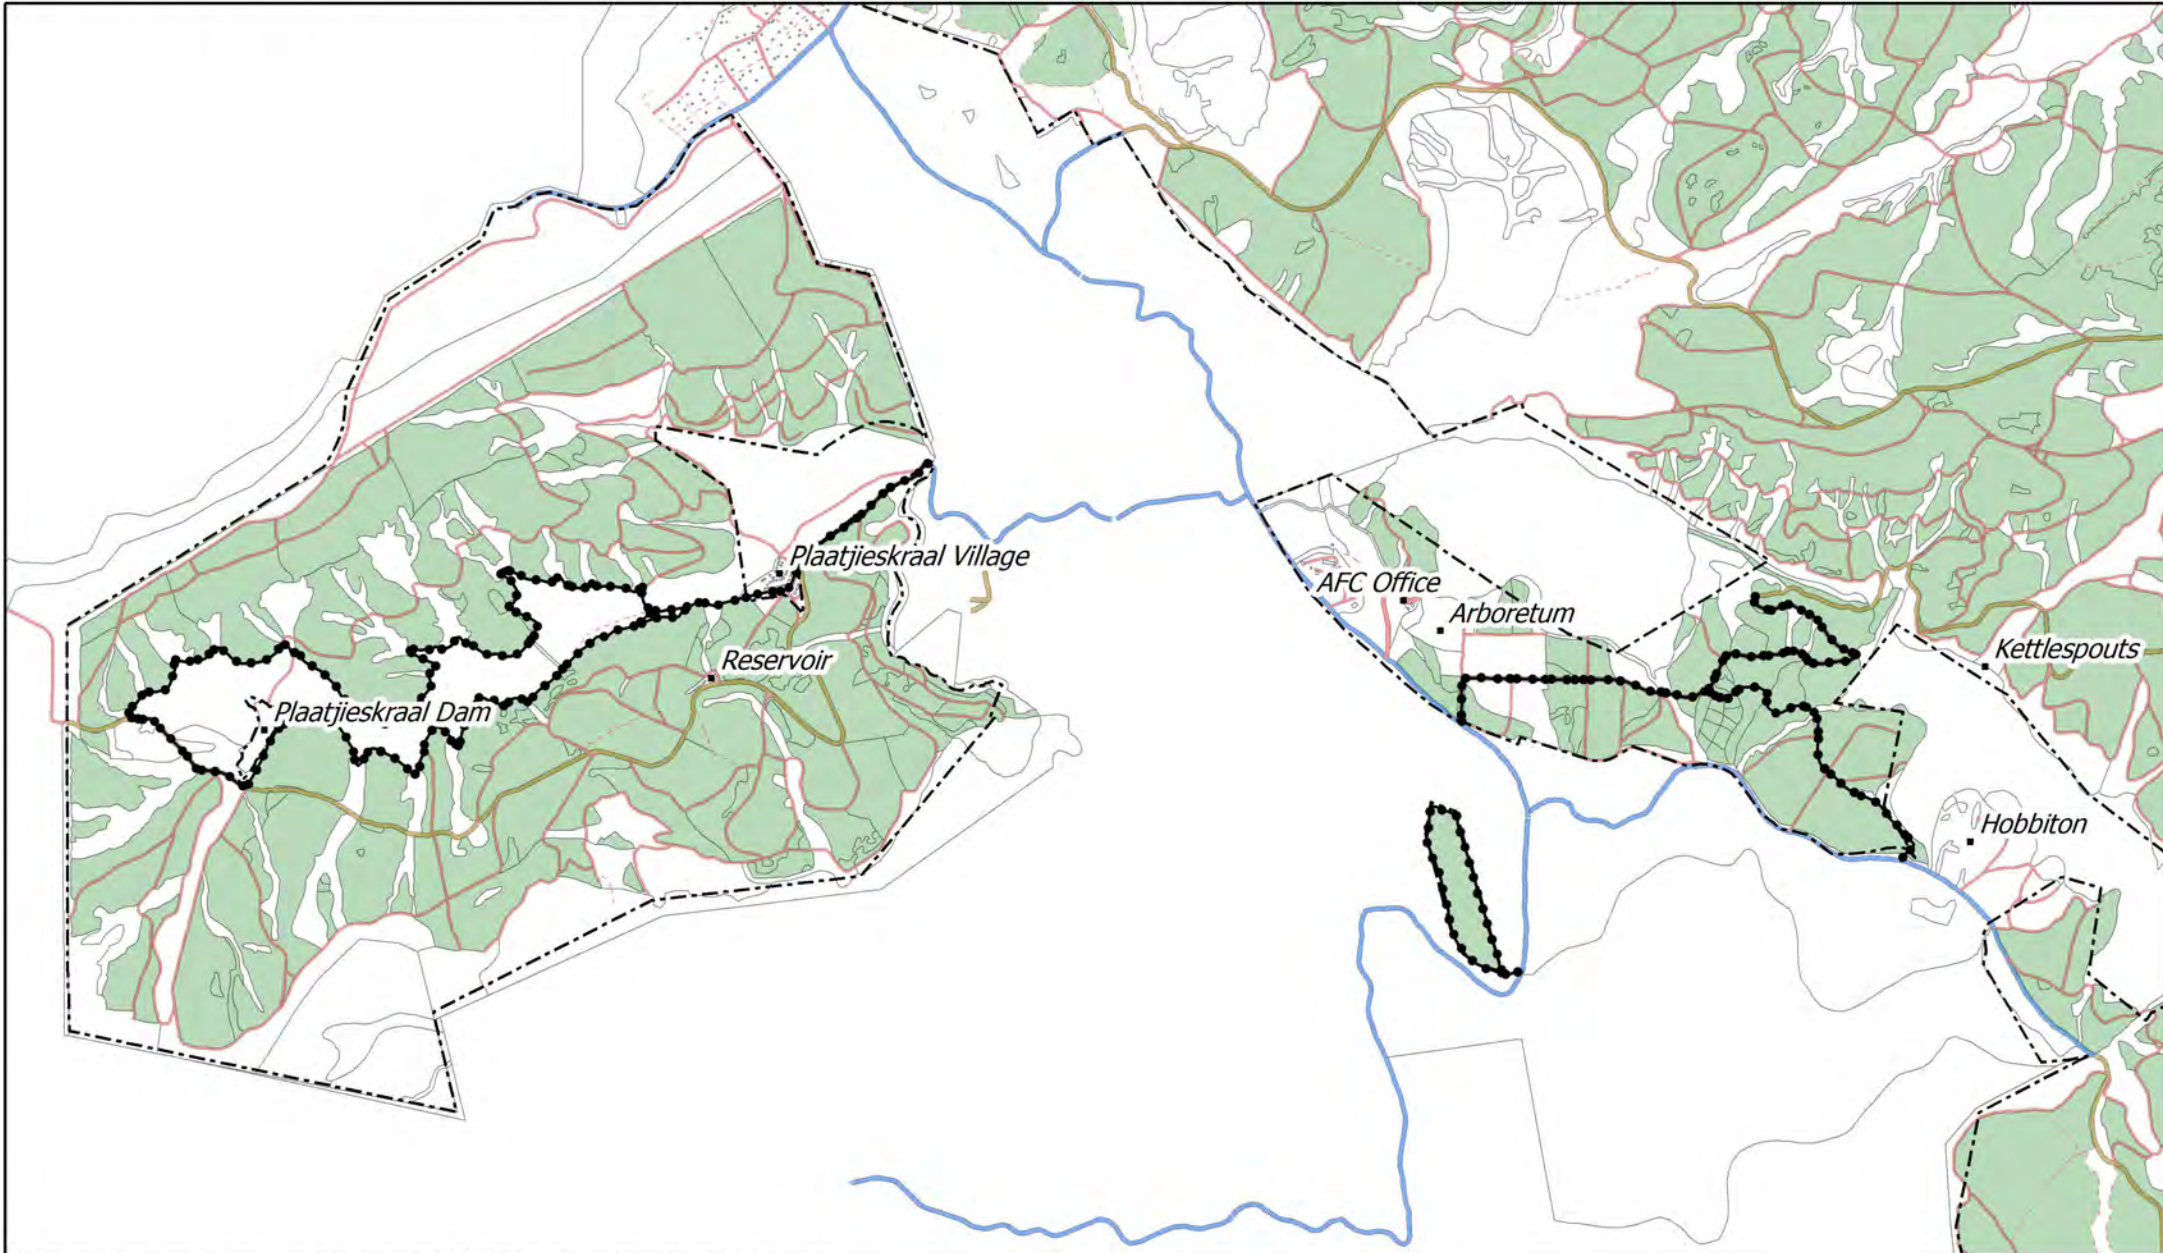

AFC Hogsback Plantation Public Access | Hiking

Legend

- Labels
- - - AFC Cadastral Boundary
- Hiking Trail
- Other Roads
 - Compartment Boundaries
 - Nat./Prov./District Roads - Access
 - Class A - No Access
 - Class B - No Access
 - Class C - No Access
 - Track - No Access
 - Pine Plantation

1:33,000

AFC Hogsback Plantation Public Access | MTB

Legend

- | | | |
|------------------------------|--------------------------------------|-----------------------|
| ▪ Labels | Other Roads | — Class B - No Access |
| — MTB Trails | — Compartment Boundaries | — Class C - No Access |
| - - - AFC Cadastral Boundary | — Nat./Prov./District Roads - Access | — Track - No Access |
| | — Class A - No Access | ■ Pine Plantation |

1:30,000

AFC Hogsback Plantation Public Access | Vehicles

Legend

- Labels
- AFC Cadastral Boundary
- Vehicle Access
- Other Roads
 - Compartment Boundaries
 - Nat./Prov./District Roads - Access
 - Class A - No Access
 - Class B - No Access
 - Class C - No Access
 - Track - No Access
 - Pine Plantation