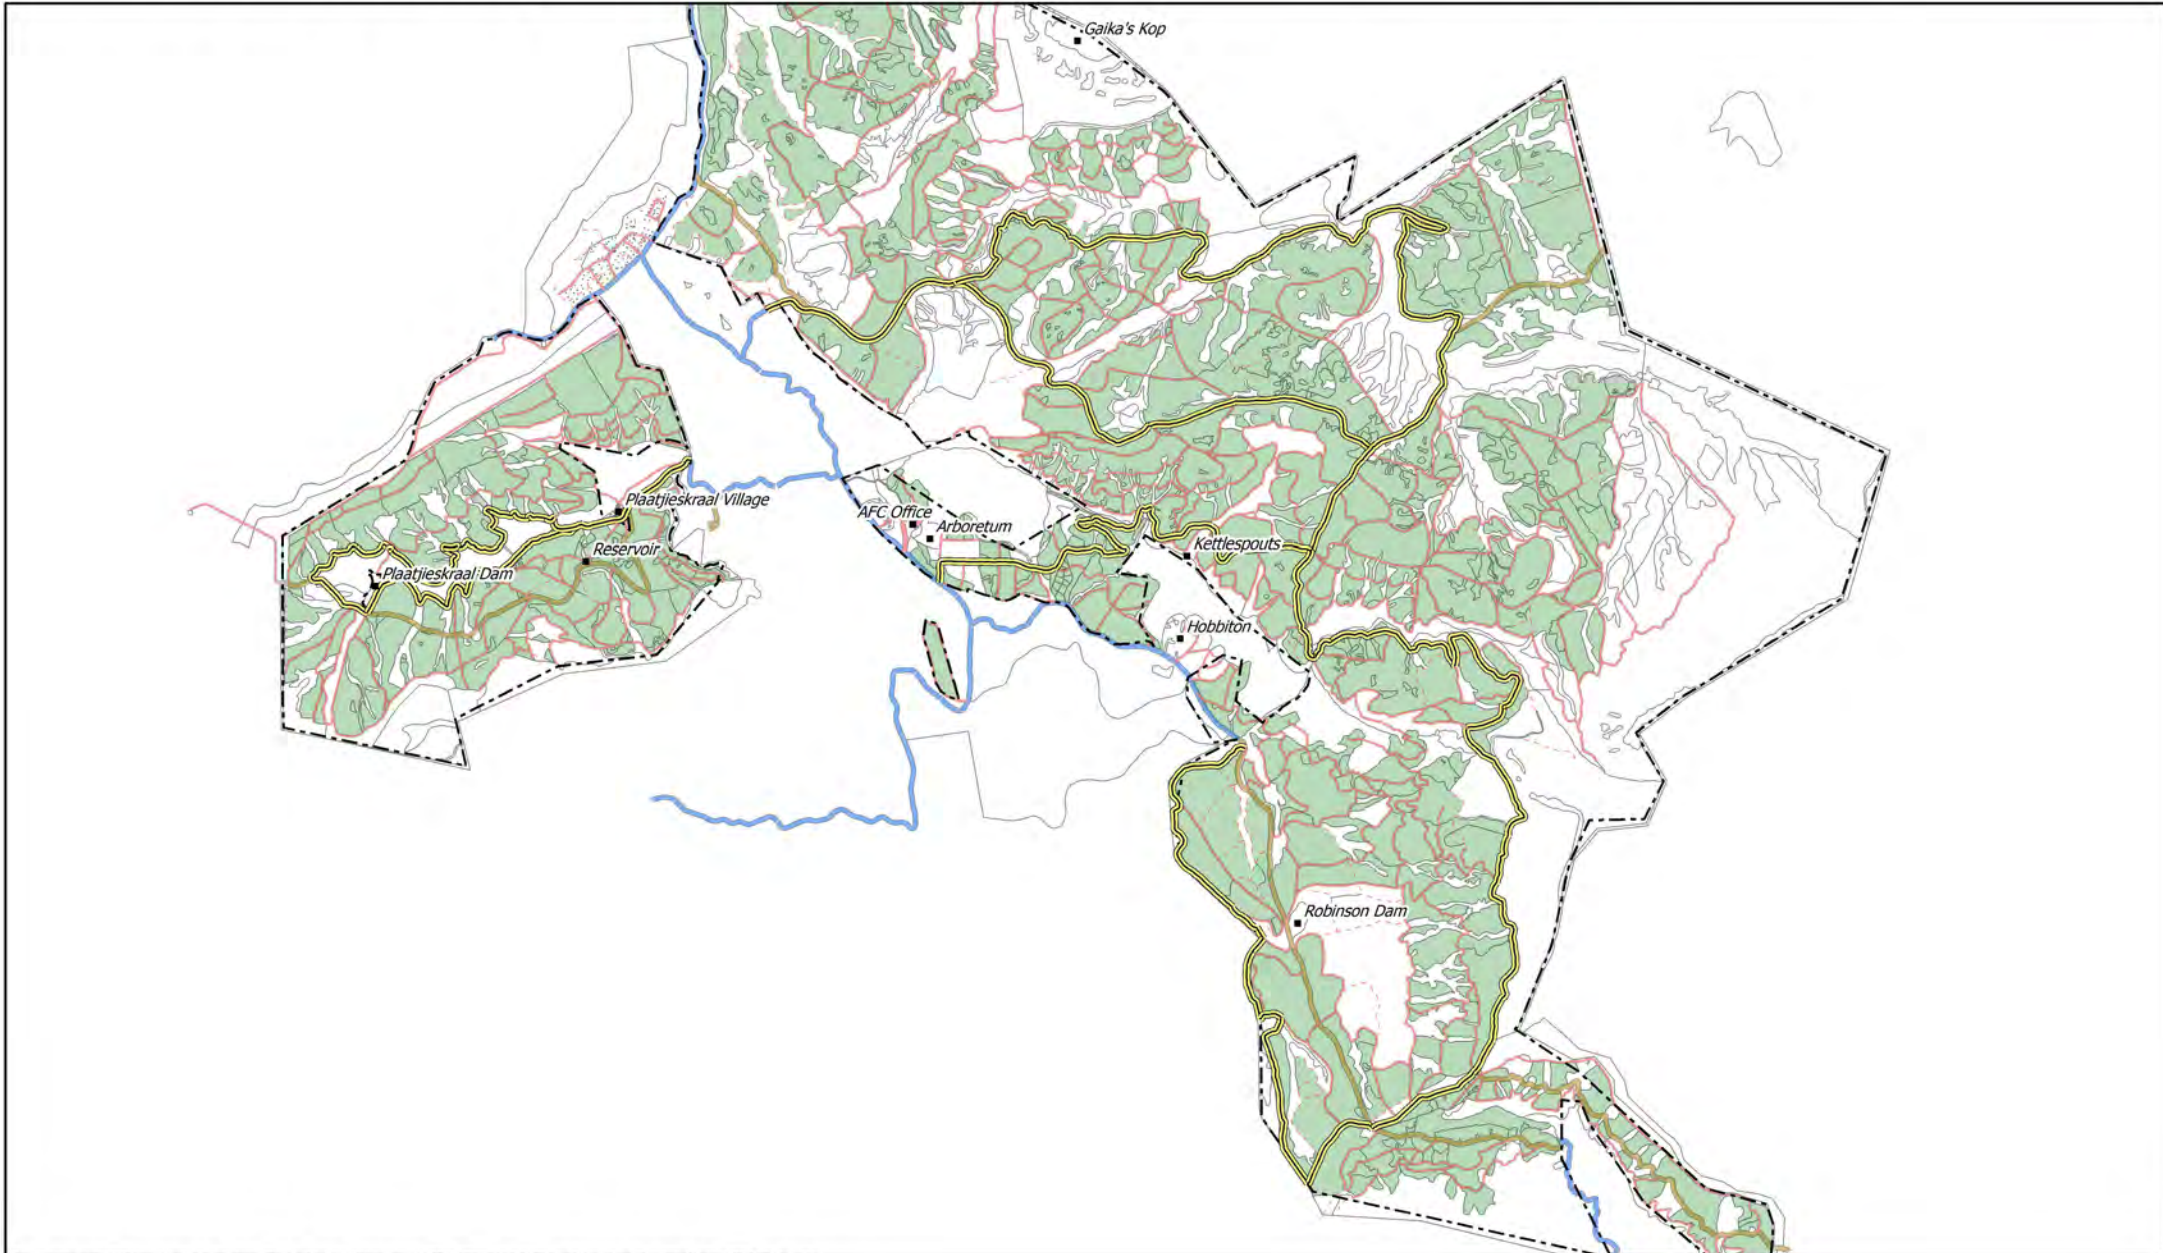

AFC Hogsback Plantation Public Access | MTB

Legend

▪ Labels	Other Roads	— Class B - No Access
— MTB Trails	— Compartment Boundaries	— Class C - No Access
- - - AFC Cadastral Boundary	— Nat./Prov./District Roads - Access	— Track - No Access
	— Class A - No Access	■ Pine Plantation

1:70,000